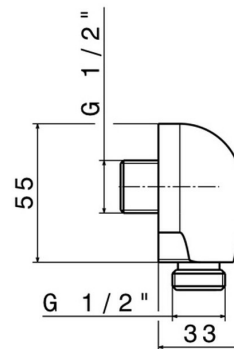

TECHNICAL DRAWING

AR Preview
try it in your home

More Details
on our [website](#)