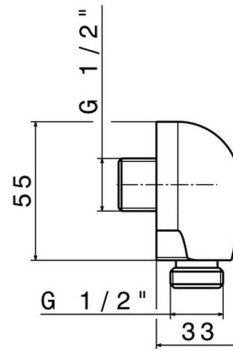

365.66.019

Wall union - finish Gold

FEATURES

| | |
|--------------|---------------------|
| Material | Brass |
| Installation | Wall mounted |

TECHNICAL DRAWING

365.66.019

Wall union - finish Gold

AVAILABLE FINISHES