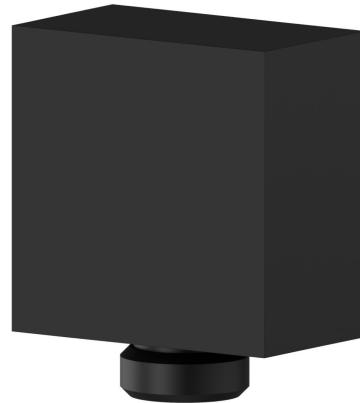

5699.01.093

Wall union - finish Matt Black

FEATURES

Material **Brass**
Installation **Wall mounted**

TECHNICAL DRAWING

AR Preview
try it in your home

More Details
on our [website](#)

5699.01.093

Wall union - finish Matt Black

AVAILABLE FINISHES

01.093

Matt Black

21.018

finish Chrome

AR Preview
try it in your home

More Details
on our [website](#)