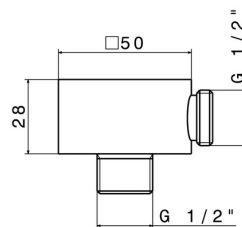

5699.01.093

Wall union - finish Matt Black

FEATURES

Material **Brass**
Installation **Wall mounted**

TECHNICAL DRAWING

AR Preview
try it in your home

More Details
on our [website](#)

5699.01.093