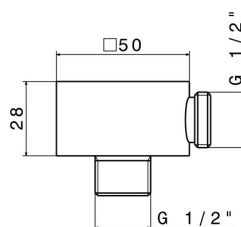

5699.21.018

Wall union - finish Chrome

FEATURES

Material
Installation

Brass
Wall mounted

TECHNICAL DRAWING

5699.21.018

Wall union - finish Chrome