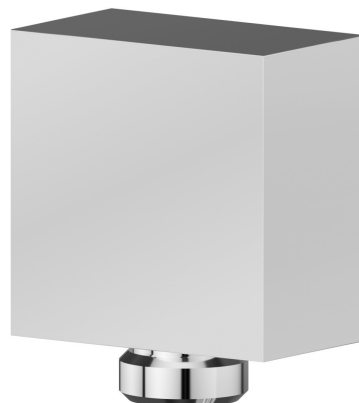

5699.21.018

Wall union - finish Chrome

FEATURES

Material
Installation

Brass
Wall mounted

TECHNICAL DRAWING

5699.21.018

Wall union - finish Chrome

AVAILABLE FINISHES

21.018

Chrome

01.093

finish Matt Black