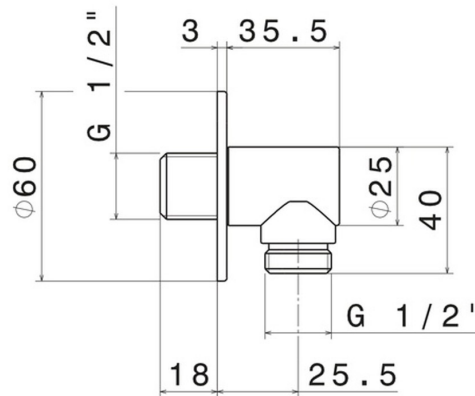

**69399.01.093**

Wall union - finish Matt Black

**FEATURES**

---

Material **Brass**  
Installation **Wall mounted**

**TECHNICAL DRAWING**

---

**69399.01.093**