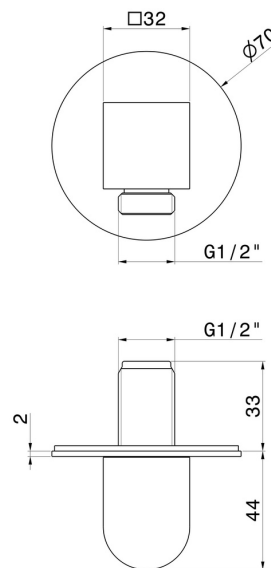

68499.01.093

Wall union. Ø70mm - finish Matt Black

FEATURES

Material **Brass**
Installation **Wall mounted**

TECHNICAL DRAWING

68499.01.093

Wall union. Ø70mm - finish Matt Black

AVAILABLE FINISHES