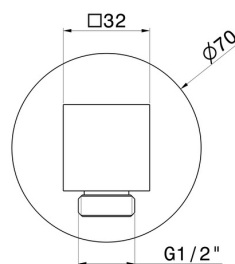

68499.21.018

Wall union. Ø70mm - finish Chrome

Chrome

FEATURES

Material

Brass

Installation

Wall mounted

TECHNICAL DRAWING

68499.21.018

Wall union. Ø70mm - finish Chrome

AVAILABLE FINISHES

21.018

Chrome

01.093

finish Matt Black