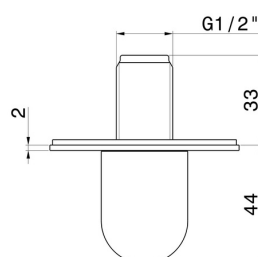

68499.21.018

Wall union. Ø70mm - finish Chrome

Chrome

FEATURES

Material

Brass

Installation

Wall mounted

TECHNICAL DRAWING

68499.21.018

Wall union. Ø70mm - finish Chrome

AVAILABLE FINISHES

21.018

Chrome

01.093

finish Matt Black