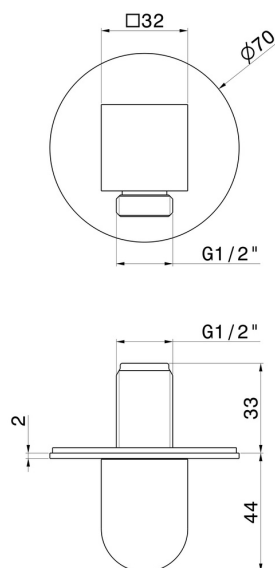

68499.58.061

Wall union. Ø70mm - finish PVD Copper Bronze

FEATURES

Material	Brass
Installation	Wall mounted

TECHNICAL DRAWING

68499.58.061

Wall union. Ø70mm - finish PVD Copper Bronze

AVAILABLE FINISHES