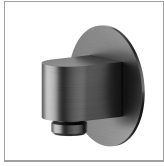

**68499.59.064**

Wall union. Ø70mm - finish PVD Brushed Gun Metal

PVD Brushed Gun Metal

**FEATURES**

---

Material	<b>Brass</b>
Installation	<b>Wall mounted</b>

**TECHNICAL DRAWING**

---

**68499.59.064**

Wall union. Ø70mm - finish PVD Brushed Gun Metal

## AVAILABLE FINISHES

---

**59.064**

PVD Brushed Gun Metal

**01.093**

finish Matt Black

**21.018**

finish Chrome