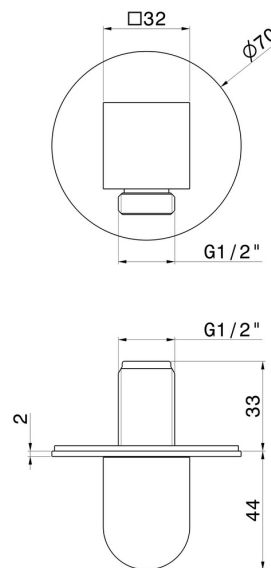

**68499.59.064**

Wall union. Ø70mm - finish PVD Brushed Gun Metal

PVD Brushed Gun Metal

**FEATURES**

---

Material	<b>Brass</b>
Installation	<b>Wall mounted</b>

**TECHNICAL DRAWING**

---

**68499.59.064**

Wall union. Ø70mm - finish PVD Brushed Gun Metal