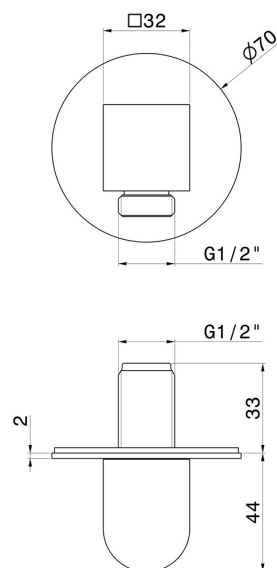

**68499.59.066**

Wall union. Ø70mm - finish PVD Brushed steel

**FEATURES**

---

Material	<b>Brass</b>
Installation	<b>Wall mounted</b>

**TECHNICAL DRAWING**

---

**68499.59.066**

Wall union. Ø70mm - finish PVD Brushed steel