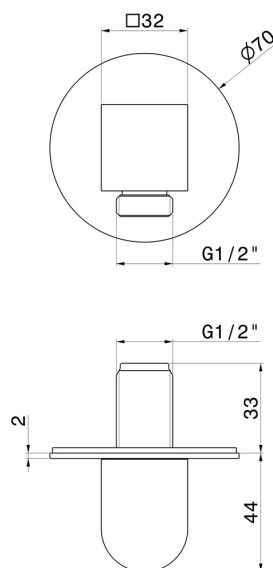

68499.61.020

Wall union. Ø70mm - finish PVD Glossy Gold

FEATURES

Material **Brass**
Installation **Wall mounted**

TECHNICAL DRAWING

68499.61.020

Wall union. Ø70mm - finish PVD Glossy Gold

AVAILABLE FINISHES