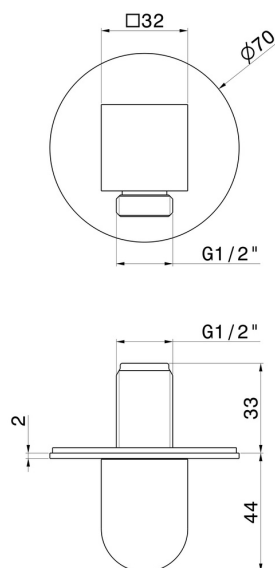

68499.M0.070

Wall union. Ø70mm - finish Titanium Satin

FEATURES

| | |
|--------------|---------------------|
| Material | Brass |
| Installation | Wall mounted |

TECHNICAL DRAWING

68499.M0.070

Wall union. Ø70mm - finish Titanium Satin