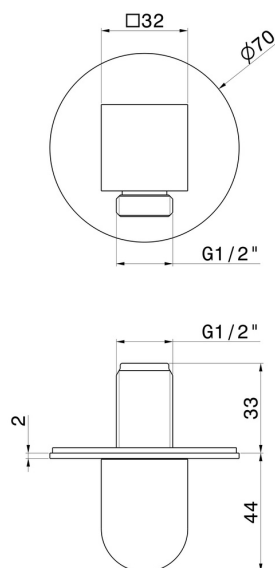

## 68499.M0.071

Wall union. Ø70mm - finish Gold Satin

### TECHNICAL DRAWING

---

**68499.M0.071**

Wall union. Ø70mm - finish Gold Satin