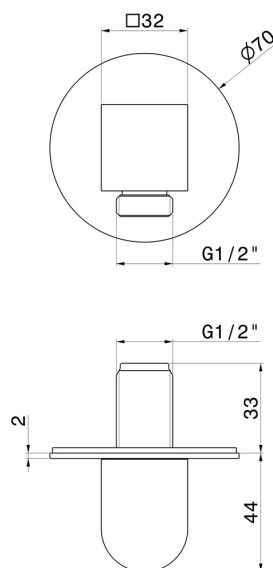

68499.M0.072

Wall union. Ø70mm - finish Copper Satin

FEATURES

Material	Brass
Installation	Wall mounted

TECHNICAL DRAWING

68499.M0.072

Wall union. Ø70mm - finish Copper Satin

AVAILABLE FINISHES