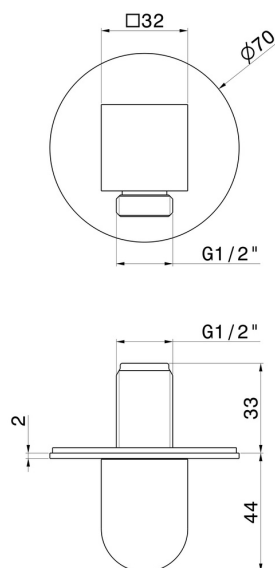

68499.M0.075

Wall union. Ø70mm - finish Copper Glossy

FEATURES

Material **Brass**
Installation **Wall mounted**

TECHNICAL DRAWING

 **AR Preview**
try it in your home

More Details
on our [website](#)

68499.M0.075

Wall union. Ø70mm - finish Copper Glossy

AVAILABLE FINISHES

M0.075

Copper Glossy

01.093

finish Matt Black

21.018

finish Chrome