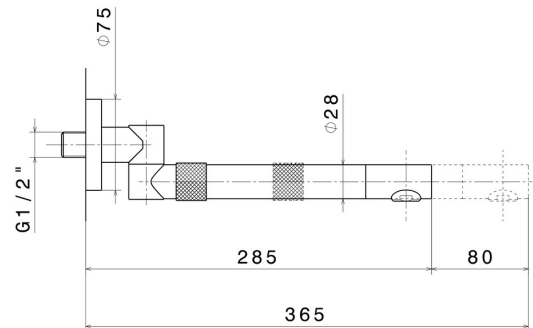

# MOONY

**3140.01.093**

Wall unit, single-lever mixer and swivel and extending spout.  
Complete with concealed part - finish Matt Black

## FEATURES

Material	<b>Brass</b>
Technology	<b>Save Water</b>
Installation	<b>Wall concealed part</b>
Kitchen mixer spout	<b>Swivel spout</b>
Control type	<b>Single lever</b>

## TECHNICAL DRAWING

**MOONY**

**3140.01.093**

Wall unit, single-lever mixer and swivel and extending spout. Complete with concealed part -  
finish Matt Black

**AVAILABLE FINISHES**

---

**01.093**

Matt Black