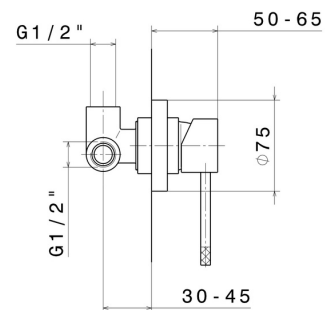

# MOONY

**3140.01.093**

Wall unit, single-lever mixer and swivel and extending spout.  
Complete with concealed part - finish Matt Black

## FEATURES

Material	<b>Brass</b>
Technology	<b>Save Water</b>
Installation	<b>Wall concealed part</b>
Kitchen mixer spout	<b>Swivel spout</b>
Control type	<b>Single lever</b>

## TECHNICAL DRAWING

**MOONY**

**3140.01.093**

Wall unit, single-lever mixer and swivel and extending spout. Complete with concealed part -  
finish Matt Black

**AVAILABLE FINISHES**

---

**01.093**

Matt Black