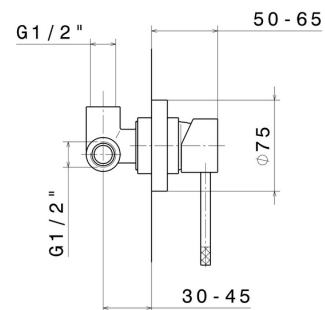

MOONY

3140.21.018

Wall unit, single-lever mixer and swivel and extending spout.
Complete with concealed part - finish Chrome

Chrome

FEATURES

- | | |
|---------------------|----------------------------|
| Material | Brass |
| Technology | Save Water |
| Installation | Wall concealed part |
| Kitchen mixer spout | Swivel spout |
| Control type | Single lever |

TECHNICAL DRAWING

 **AR Preview**
try it in your home

More Details
on our [website](#)

MOONY

3140.21.018

Wall unit, single-lever mixer and swivel and extending spout. Complete with concealed part - finish Chrome