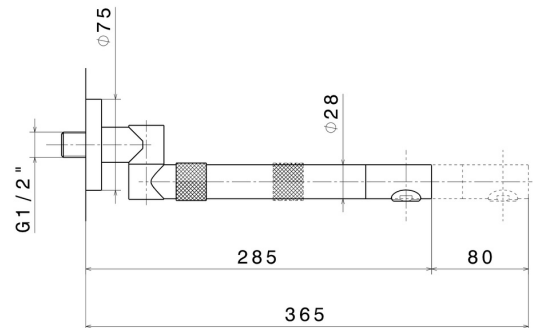

MOONY

3140.21.018

Wall unit, single-lever mixer and swivel and extending spout.
Complete with concealed part - finish Chrome

Chrome

FEATURES

- | | |
|---------------------|----------------------------|
| Material | Brass |
| Technology | Save Water |
| Installation | Wall concealed part |
| Kitchen mixer spout | Swivel spout |
| Control type | Single lever |

TECHNICAL DRAWING

 **AR Preview**
try it in your home

More Details
on our [website](#)

MOONY

3140.21.018

Wall unit, single-lever mixer and swivel and extending spout. Complete with concealed part - finish Chrome