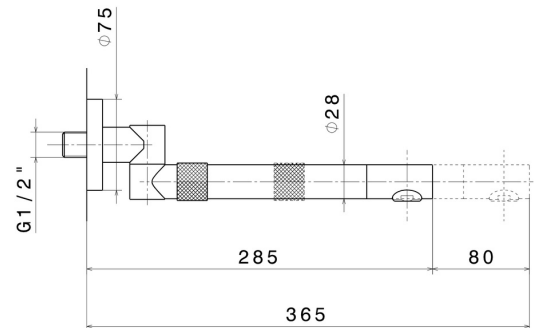

# MOONY

**3140.31.028**

Wall unit, single-lever mixer and swivel and extending spout.  
Complete with concealed part - finish Brushed Nickel

Brushed Nickel

## FEATURES

Material	<b>Brass</b>
Technology	<b>Save Water</b>
Installation	<b>Wall concealed part</b>
Kitchen mixer spout	<b>Swivel spout</b>
Control type	<b>Single lever</b>

## TECHNICAL DRAWING

**MOONY**

**3140.31.028**

Wall unit, single-lever mixer and swivel and extending spout. Complete with concealed part - finish Brushed Nickel

**AVAILABLE FINISHES**

---

**31.028**

Brushed Nickel