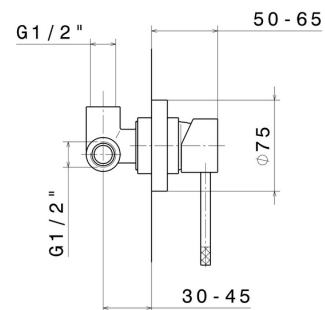

# MOONY

**3140.31.028**

Wall unit, single-lever mixer and swivel and extending spout.  
Complete with concealed part - finish Brushed Nickel

Brushed Nickel

## FEATURES

Material	<b>Brass</b>
Technology	<b>Save Water</b>
Installation	<b>Wall concealed part</b>
Kitchen mixer spout	<b>Swivel spout</b>
Control type	<b>Single lever</b>

## TECHNICAL DRAWING

**MOONY**

**3140.31.028**

Wall unit, single-lever mixer and swivel and extending spout. Complete with concealed part - finish Brushed Nickel

**AVAILABLE FINISHES**

---

**31.028**

Brushed Nickel