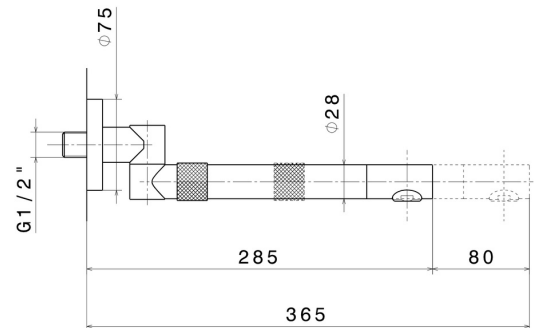

MOONY

3140.59.064

Wall unit, single-lever mixer and swivel and extending spout.
Complete with concealed part - finish PVD Brushed Gun Metal

PVD Brushed Gun Metal

FEATURES

Material	Brass
Technology	Save Water
Installation	Wall concealed part
Kitchen mixer spout	Swivel spout
Control type	Single lever

TECHNICAL DRAWING

MOONY

3140.59.064

Wall unit, single-lever mixer and swivel and extending spout. Complete with concealed part - finish PVD Brushed Gun Metal

AVAILABLE FINISHES

59.064

PVD Brushed Gun Metal

01.093