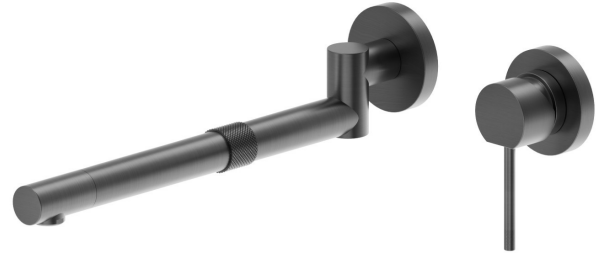

MOONY

3140.59.064

Wall unit, single-lever mixer and swivel and extending spout.
Complete with concealed part - finish PVD Brushed Gun Metal

PVD Brushed Gun Metal

FEATURES

Material	Brass
Technology	Save Water
Installation	Wall concealed part
Kitchen mixer spout	Swivel spout
Control type	Single lever

TECHNICAL DRAWING

MOONY

3140.59.064

Wall unit, single-lever mixer and swivel and extending spout. Complete with concealed part - finish PVD Brushed Gun Metal

AVAILABLE FINISHES

59.064

PVD Brushed Gun Metal

01.093

finish Matt Black

21.018

finish Chrome

31.028

finish Brushed Nickel

59.066

finish PVD Brushed steel

59.067

finish PVD Brushed Copper Bronze

M0.077

finish Carbon Satin