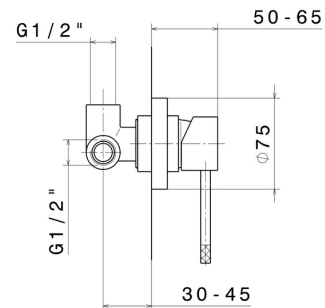

MOONY

3140.59.064

Wall unit, single-lever mixer and swivel and extending spout.
Complete with concealed part - finish PVD Brushed Gun Metal

PVD Brushed Gun Metal

FEATURES

Material	Brass
Technology	Save Water
Installation	Wall concealed part
Kitchen mixer spout	Swivel spout
Control type	Single lever

TECHNICAL DRAWING

MOONY

3140.59.064

Wall unit, single-lever mixer and swivel and extending spout. Complete with concealed part - finish PVD Brushed Gun Metal

AVAILABLE FINISHES

59.064

PVD Brushed Gun Metal

01.093