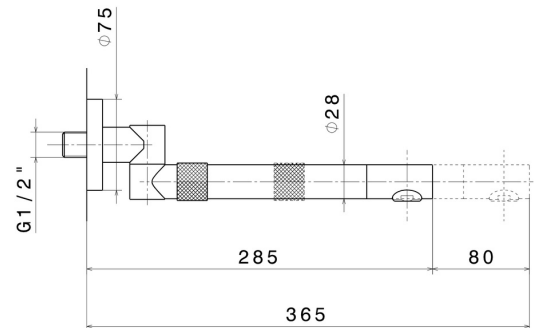

MOONY

3140.59.066

Wall unit, single-lever mixer and swivel and extending spout.
Complete with concealed part - finish PVD Brushed steel

PVD Brushed steel

FEATURES

| | |
|---------------------|----------------------------|
| Material | Brass |
| Technology | Save Water |
| Installation | Wall concealed part |
| Kitchen mixer spout | Swivel spout |
| Control type | Single lever |

TECHNICAL DRAWING

MOONY

3140.59.066

Wall unit, single-lever mixer and swivel and extending spout. Complete with concealed part - finish PVD Brushed steel

AVAILABLE FINISHES

59.066

PVD Brushed steel

01.093