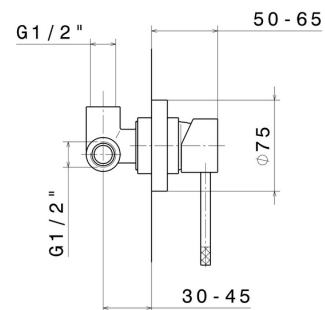

MOONY

3140.59.066

Wall unit, single-lever mixer and swivel and extending spout.
Complete with concealed part - finish PVD Brushed steel

PVD Brushed steel

FEATURES

| | |
|---------------------|----------------------------|
| Material | Brass |
| Technology | Save Water |
| Installation | Wall concealed part |
| Kitchen mixer spout | Swivel spout |
| Control type | Single lever |

TECHNICAL DRAWING

MOONY

3140.59.066

Wall unit, single-lever mixer and swivel and extending spout. Complete with concealed part - finish PVD Brushed steel

AVAILABLE FINISHES

59.066

PVD Brushed steel

01.093