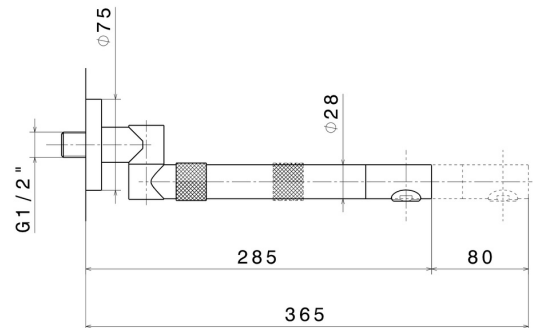

MOONY

3140.59.067

Wall unit, single-lever mixer and swivel and extending spout.
Complete with concealed part - finish PVD Brushed Copper Bronze

PVD Brushed Copper Bronze

FEATURES

| | |
|---------------------|----------------------------|
| Material | Brass |
| Technology | Save Water |
| Installation | Wall concealed part |
| Kitchen mixer spout | Swivel spout |
| Control type | Single lever |

TECHNICAL DRAWING

MOONY

3140.59.067

Wall unit, single-lever mixer and swivel and extending spout. Complete with concealed part - finish PVD Brushed Copper Bronze

AVAILABLE FINISHES

59.067

PVD Brushed Copper Bronze

59.066

finish PVD Brushed steel

M0.077

finish Carbon Satin