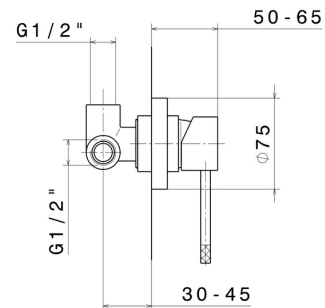

MOONY

3140.59.067

Wall unit, single-lever mixer and swivel and extending spout.
Complete with concealed part - finish PVD Brushed Copper Bronze

PVD Brushed Copper Bronze

FEATURES

| | |
|---------------------|----------------------------|
| Material | Brass |
| Technology | Save Water |
| Installation | Wall concealed part |
| Kitchen mixer spout | Swivel spout |
| Control type | Single lever |

TECHNICAL DRAWING

MOONY

3140.59.067

Wall unit, single-lever mixer and swivel and extending spout. Complete with concealed part - finish PVD Brushed Copper Bronze

AVAILABLE FINISHES

59.067

PVD Brushed Copper Bronze

59.066

finish PVD Brushed steel

M0.077

finish Carbon Satin