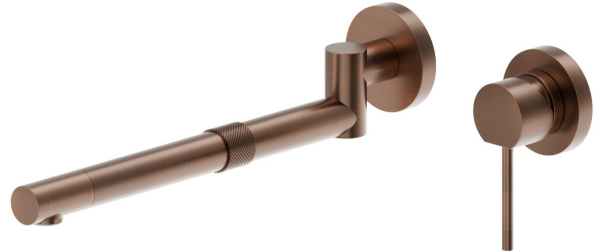

MOONY

3140.59.067

Wall unit, single-lever mixer and swivel and extending spout.
Complete with concealed part - finish PVD Brushed Copper Bronze

PVD Brushed Copper Bronze

FEATURES

| | |
|---------------------|----------------------------|
| Material | Brass |
| Technology | Save Water |
| Installation | Wall concealed part |
| Kitchen mixer spout | Swivel spout |
| Control type | Single lever |

TECHNICAL DRAWING

MOONY

3140.59.067

Wall unit, single-lever mixer and swivel and extending spout. Complete with concealed part - finish PVD Brushed Copper Bronze

AVAILABLE FINISHES

59.067

PVD Brushed Copper Bronze

01.093

finish Matt Black

21.018

finish Chrome

31.028

finish Brushed Nickel

59.064

finish PVD Brushed Gun Metal

59.066

finish PVD Brushed steel

M0.077

finish Carbon Satin