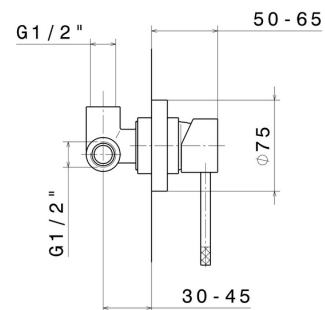

# MOONY

**3140.M0.077**

Wall unit, single-lever mixer and swivel and extending spout.  
Complete with concealed part - finish Carbon Satin

Carbon Satin

## FEATURES

Material	<b>Brass</b>
Technology	<b>Save Water</b>
Installation	<b>Wall concealed part</b>
Kitchen mixer spout	<b>Swivel spout</b>
Control type	<b>Single lever</b>

## TECHNICAL DRAWING

**MOONY**

**3140.M0.077**

Wall unit, single-lever mixer and swivel and extending spout. Complete with concealed part - finish Carbon Satin

**AVAILABLE FINISHES**

---

**M0.077**

Carbon Satin