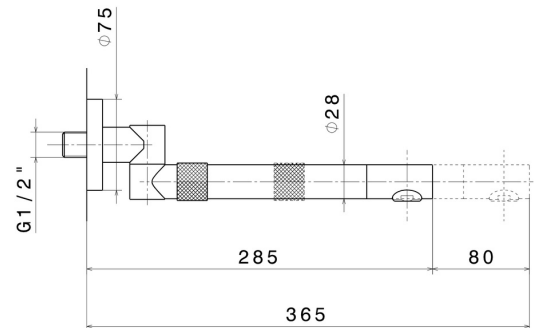

# MOONY

**3140.M0.077**

Wall unit, single-lever mixer and swivel and extending spout.  
Complete with concealed part - finish Carbon Satin

Carbon Satin

## FEATURES

Material	<b>Brass</b>
Technology	<b>Save Water</b>
Installation	<b>Wall concealed part</b>
Kitchen mixer spout	<b>Swivel spout</b>
Control type	<b>Single lever</b>

## TECHNICAL DRAWING

**MOONY**

**3140.M0.077**

Wall unit, single-lever mixer and swivel and extending spout. Complete with concealed part - finish Carbon Satin

**AVAILABLE FINISHES**

---

**M0.077**

Carbon Satin