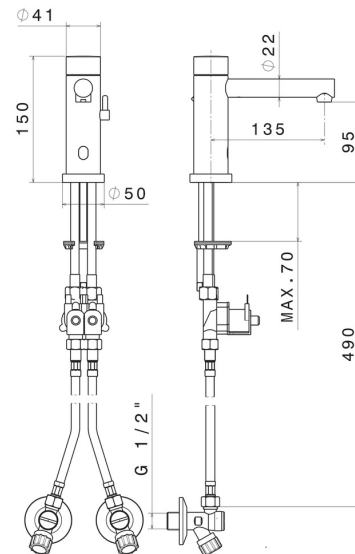

SENSITIVE

66710.01.014

Washbasin tap with manually-adjustable mixing device by stop valves included - finish Matt White

Infrared controller with manually 'ON-OFF' opening, with security stop at 30 seconds.

FEATURES

Material	Brass
Technology	Save Water
Installation	Freestanding
Hole type	Single hole
Water mixing	Mechanical

TECHNICAL DRAWING

SENSITIVE

66710.01.014

Washbasin tap with manually-adjustable mixing device by stop valves included - finish Matt White