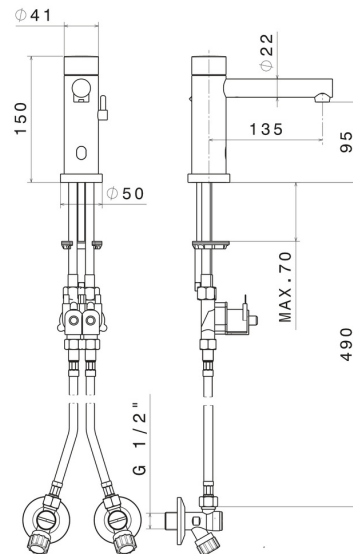

SENSITIVE

66710.01.093

Washbasin tap with manually-adjustable mixing device by stop valves included - finish Matt Black

Infrared controller with manually 'ON-OFF' opening, with security stop at 30 seconds.

FEATURES

Material	Brass
Technology	Save Water
Installation	Freestanding
Hole type	Single hole
Water mixing	Mechanical

TECHNICAL DRAWING

SENSITIVE

66710.01.093

Washbasin tap with manually-adjustable mixing device by stop valves included - finish Matt Black