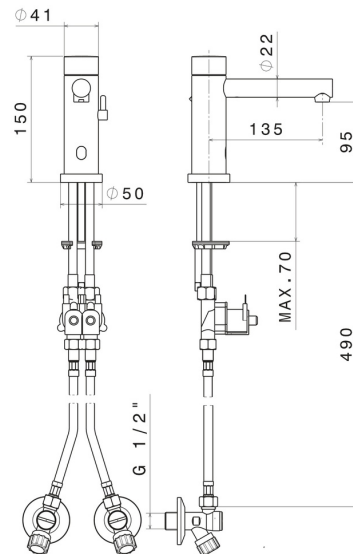

SENSITIVE

66710.21.018

Washbasin tap with manually-adjustable mixing device by stop valves included - finish Chrome

Infrared controller with manually 'ON-OFF' opening, with security stop at 30 seconds.

FEATURES

- | | |
|--------------|---------------------|
| Material | Brass |
| Technology | Save Water |
| Installation | Freestanding |
| Hole type | Single hole |
| Water mixing | Mechanical |

TECHNICAL DRAWING