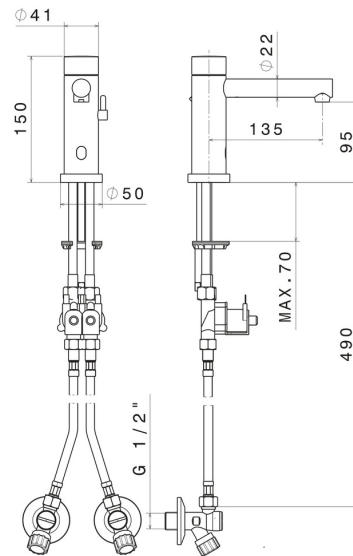

SENSITIVE

66710.47.083

Washbasin tap with manually-adjustable mixing device by stop valves included - finish Groove Bronze

Infrared controller with manually 'ON-OFF' opening, with security stop at 30 seconds.

Groove Bronze

FEATURES

Material	Brass
Technology	Save Water
Installation	Freestanding
Hole type	Single hole
Water mixing	Mechanical

TECHNICAL DRAWING

SENSITIVE

66710.47.083

Washbasin tap with manually-adjustable mixing device by stop valves included - finish Groove Bronze