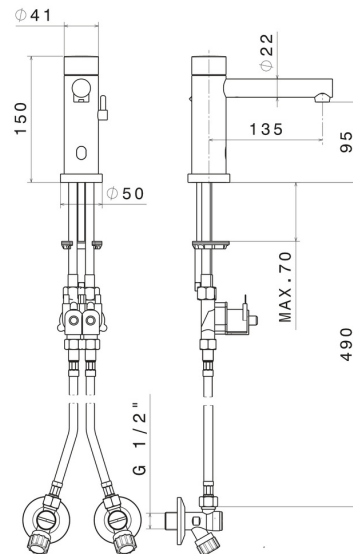

SENSITIVE

66710.58.061

Washbasin tap with manually-adjustable mixing device by stop valves included - finish PVD Copper Bronze

Infrared controller with manually 'ON-OFF' opening, with security stop at 30 seconds.

FEATURES

| | |
|--------------|---------------------|
| Material | Brass |
| Technology | Save Water |
| Installation | Freestanding |
| Hole type | Single hole |
| Water mixing | Mechanical |

TECHNICAL DRAWING

SENSITIVE

66710.58.061

Washbasin tap with manually-adjustable mixing device by stop valves included - finish PVD Copper Bronze

AVAILABLE FINISHES

58.061

PVD Copper Bronze

01.014

finish Matt White