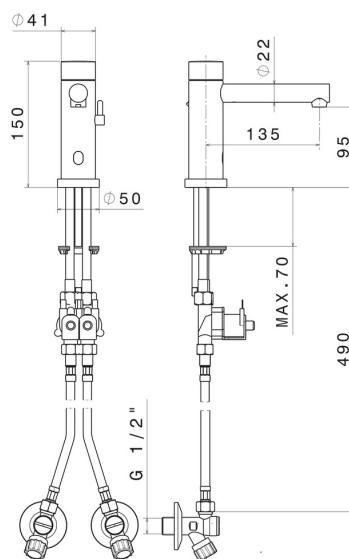

### FEATURES

Material  
Technology  
Installation  
Hole type  
Water mixing

**Brass**  
**Save Water**  
**Freestanding**  
**Single hole**  
**Mechanical**

### TECHNICAL DRAWING

AR Preview  
try it in your home

More Details  
on our [website](#)

**SENSITIVE**

**66710.58.063**

Washbasin tap with manually-adjustable mixing device by stop valves included - finish PVD Gun Metal