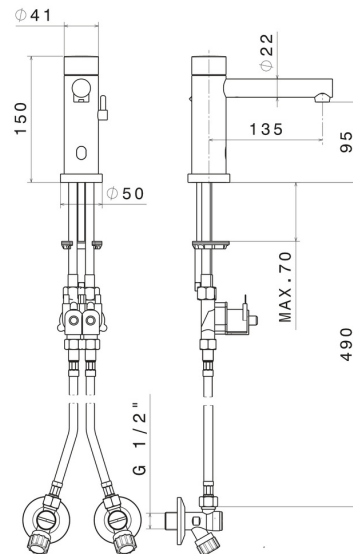

SENSITIVE

66710.59.064

Washbasin tap with manually-adjustable mixing device by stop valves included - finish PVD Brushed Gun Metal

Infrared controller with manually 'ON-OFF' opening, with security stop at 30 seconds.

FEATURES

Material	Brass
Technology	Save Water
Installation	Freestanding
Hole type	Single hole
Water mixing	Mechanical

TECHNICAL DRAWING

SENSITIVE

66710.59.064

Washbasin tap with manually-adjustable mixing device by stop valves included - finish PVD
Brushed Gun Metal