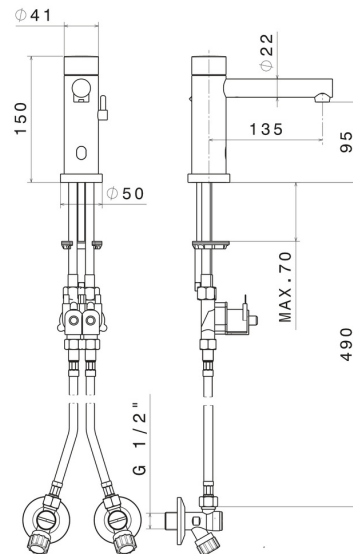

## 66710.59.066

Washbasin tap with manually-adjustable mixing device by stop valves included - finish PVD Brushed steel

Infrared controller with manually 'ON-OFF' opening, with security stop at 30 seconds.

### FEATURES

Material	<b>Brass</b>
Technology	<b>Save Water</b>
Installation	<b>Freestanding</b>
Hole type	<b>Single hole</b>
Water mixing	<b>Mechanical</b>

### TECHNICAL DRAWING

**SENSITIVE**

**66710.59.066**

Washbasin tap with manually-adjustable mixing device by stop valves included - finish PVD  
Brushed steel

**AVAILABLE FINISHES**

---

**59.066**

PVD Brushed steel