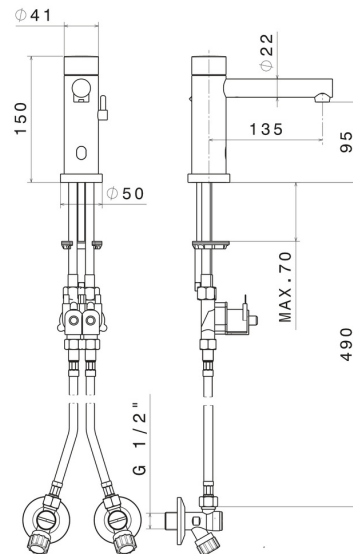

SENSITIVE

66710.59.067

Washbasin tap with manually-adjustable mixing device by stop valves included - finish PVD Brushed Copper Bronze

Infrared controller with manually 'ON-OFF' opening, with security stop at 30 seconds.

FEATURES

Material	Brass
Technology	Save Water
Installation	Freestanding
Hole type	Single hole
Water mixing	Mechanical

TECHNICAL DRAWING

SENSITIVE

66710.59.067

Washbasin tap with manually-adjustable mixing device by stop valves included - finish PVD
Brushed Copper Bronze