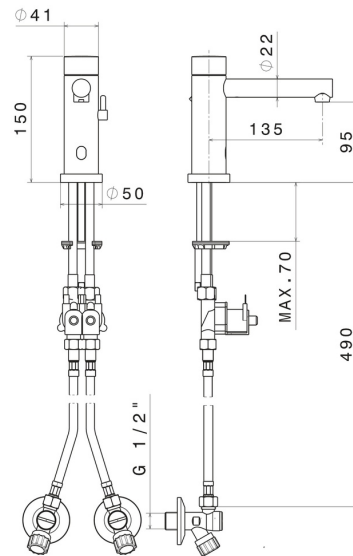

### FEATURES

Material	<b>Brass</b>
Technology	<b>Save Water</b>
Installation	<b>Freestanding</b>
Hole type	<b>Single hole</b>
Water mixing	<b>Mechanical</b>

### TECHNICAL DRAWING

**SENSITIVE**

**66710.59.097**

Washbasin tap with manually-adjustable mixing device by stop valves included - finish PVD Brushed Gold

**AVAILABLE FINISHES**

---

**59.097**

PVD Brushed Gold