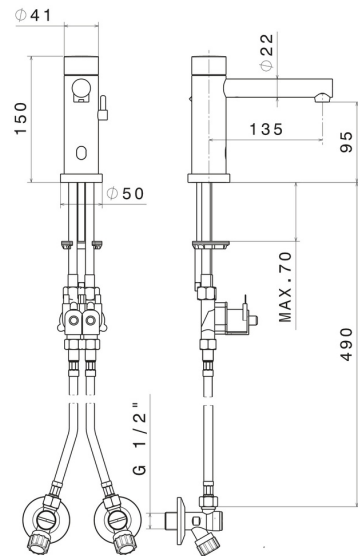

SENSITIVE

66710.59.098

Washbasin tap with manually-adjustable mixing device by stop valves included - finish PVD Brushed Pale Gold

Infrared controller with manually 'ON-OFF' opening, with security stop at 30 seconds.

FEATURES

Material	Brass
Technology	Save Water
Installation	Freestanding
Hole type	Single hole
Water mixing	Mechanical

TECHNICAL DRAWING

SENSITIVE

66710.59.098

Washbasin tap with manually-adjustable mixing device by stop valves included - finish PVD Brushed Pale Gold