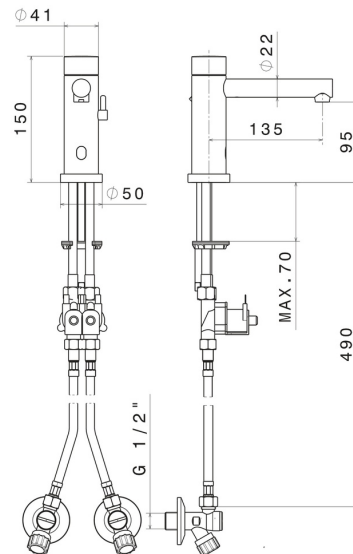

TECHNICAL DRAWING