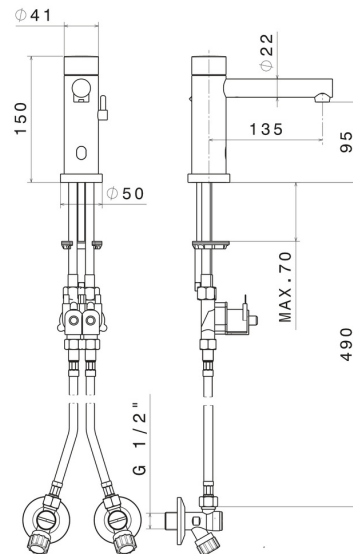

FEATURES

Material	Brass
Technology	Save Water
Installation	Freestanding
Hole type	Single hole
Water mixing	Mechanical

TECHNICAL DRAWING

SENSITIVE

66710.M0.071

Washbasin tap with manually-adjustable mixing device by stop valves included - finish Gold Satin