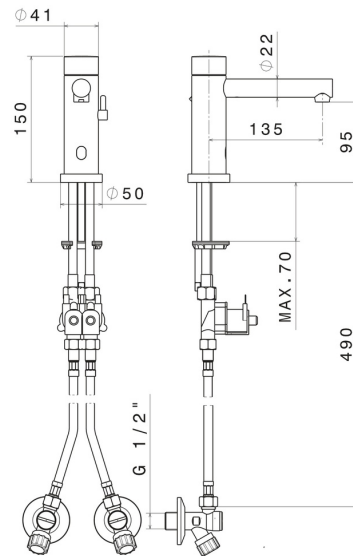

SENSITIVE

66710.M0.072

Washbasin tap with manually-adjustable mixing device by stop valves included - finish Copper Satin

Infrared controller with manually 'ON-OFF' opening, with security stop at 30 seconds.

FEATURES

Material	Brass
Technology	Save Water
Installation	Freestanding
Hole type	Single hole
Water mixing	Mechanical

TECHNICAL DRAWING

SENSITIVE

66710.M0.072

Washbasin tap with manually-adjustable mixing device by stop valves included - finish Copper Satin