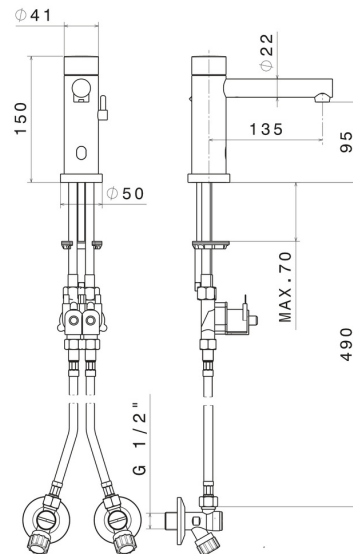

## 66710.M0.075

Washbasin tap with manually-adjustable mixing device by stop valves included - finish Copper Glossy

Infrared controller with manually 'ON-OFF' opening, with security stop at 30 seconds.

### FEATURES

|              |                     |
|--------------|---------------------|
| Material     | <b>Brass</b>        |
| Technology   | <b>Save Water</b>   |
| Installation | <b>Freestanding</b> |
| Hole type    | <b>Single hole</b>  |
| Water mixing | <b>Mechanical</b>   |

### TECHNICAL DRAWING

**SENSITIVE**

**66710.M0.075**

Washbasin tap with manually-adjustable mixing device by stop valves included - finish Copper Glossy

**AVAILABLE FINISHES**

---

**M0.075**

Copper Glossy