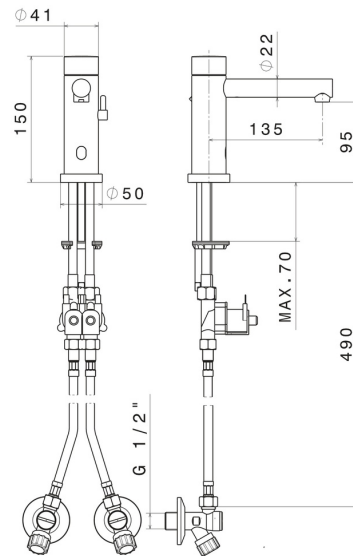

## 66710.M0.077

Washbasin tap with manually-adjustable mixing device by stop valves included - finish Carbon Satin

Infrared controller with manually 'ON-OFF' opening, with security stop at 30 seconds.

### FEATURES

Material	<b>Brass</b>
Technology	<b>Save Water</b>
Installation	<b>Freestanding</b>
Hole type	<b>Single hole</b>
Water mixing	<b>Mechanical</b>

### TECHNICAL DRAWING

**SENSITIVE**

**66710.M0.077**

Washbasin tap with manually-adjustable mixing device by stop valves included - finish Carbon Satin

**AVAILABLE FINISHES**

---

**M0.077**

Carbon Satin