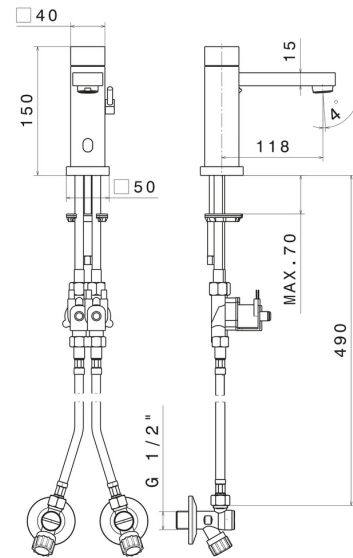

FEATURES

- | | |
|--------------|---------------------|
| Material | Brass |
| Technology | Save Water |
| Installation | Freestanding |
| Hole type | Single hole |
| Water mixing | Mechanical |

TECHNICAL DRAWING