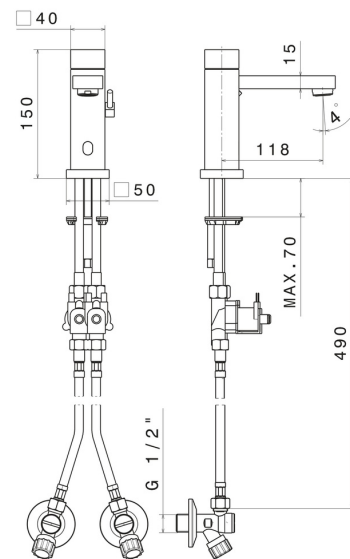

TECHNICAL DRAWING

AR Preview
try it in your home

More Details
on our [website](#)