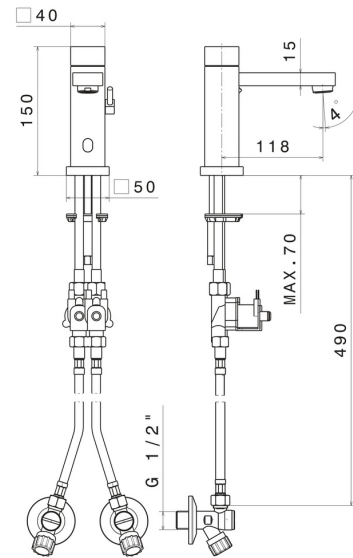

## 66711.47.083

Washbasin tap with manually-adjustable mixing device by stop valves included - finish Groove Bronze

Infrared controller with manually 'ON-OFF' opening, with security stop at 30 seconds

Groove Bronze

### FEATURES

Material	<b>Brass</b>
Technology	<b>Save Water</b>
Installation	<b>Freestanding</b>
Hole type	<b>Single hole</b>
Water mixing	<b>Mechanical</b>

### TECHNICAL DRAWING

**SENSITIVE**

**66711.47.083**

Washbasin tap with manually-adjustable mixing device by stop valves included - finish Groove Bronze

**AVAILABLE FINISHES**

---

**47.083**

Groove Bronze