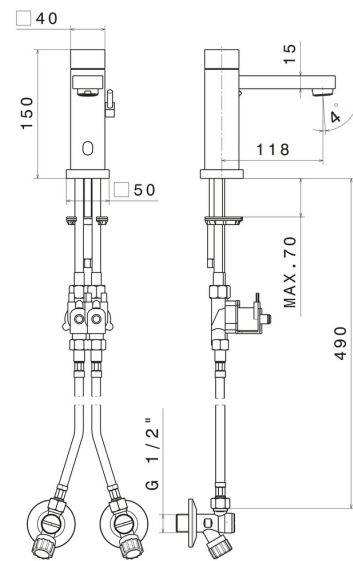

SENSITIVE

66711.58.061

Washbasin tap with manually-adjustable mixing device by stop valves included - finish PVD Copper Bronze

Infrared controller with manually 'ON-OFF' opening, with security stop at 30 seconds

FEATURES

Material	Brass
Technology	Save Water
Installation	Freestanding
Hole type	Single hole
Water mixing	Mechanical

TECHNICAL DRAWING

SENSITIVE

66711.58.061

Washbasin tap with manually-adjustable mixing device by stop valves included - finish PVD Copper Bronze