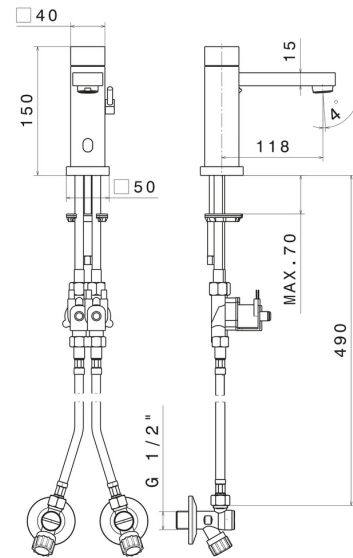

SENSITIVE

66711.58.063

Washbasin tap with manually-adjustable mixing device by stop valves included - finish PVD Gun Metal

Infrared controller with manually 'ON-OFF' opening, with security stop at 30 seconds

FEATURES

Material	Brass
Technology	Save Water
Installation	Freestanding
Hole type	Single hole
Water mixing	Mechanical

TECHNICAL DRAWING

SENSITIVE

66711.58.063

Washbasin tap with manually-adjustable mixing device by stop valves included - finish PVD Gun Metal