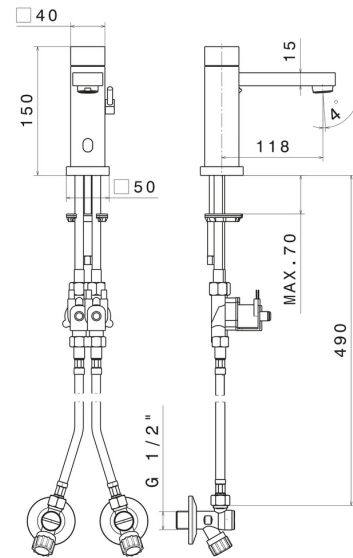

SENSITIVE

66711.59.064

Washbasin tap with manually-adjustable mixing device by stop valves included - finish PVD Brushed Gun Metal

Infrared controller with manually 'ON-OFF' opening, with security stop at 30 seconds

FEATURES

Material	Brass
Technology	Save Water
Installation	Freestanding
Hole type	Single hole
Water mixing	Mechanical

TECHNICAL DRAWING

SENSITIVE

66711.59.064

Washbasin tap with manually-adjustable mixing device by stop valves included - finish PVD Brushed Gun Metal