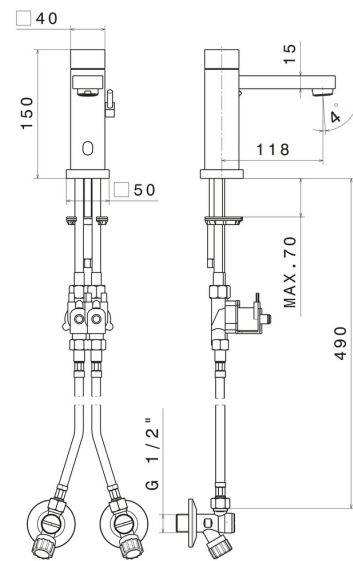

## 66711.59.066

Washbasin tap with manually-adjustable mixing device by stop valves included - finish PVD Brushed steel

Infrared controller with manually 'ON-OFF' opening, with security stop at 30 seconds

### FEATURES

Material	<b>Brass</b>
Technology	<b>Save Water</b>
Installation	<b>Freestanding</b>
Hole type	<b>Single hole</b>
Water mixing	<b>Mechanical</b>

### TECHNICAL DRAWING

**SENSITIVE**

**66711.59.066**

Washbasin tap with manually-adjustable mixing device by stop valves included - finish PVD  
Brushed steel

**AVAILABLE FINISHES**

---

**59.066**

PVD Brushed steel