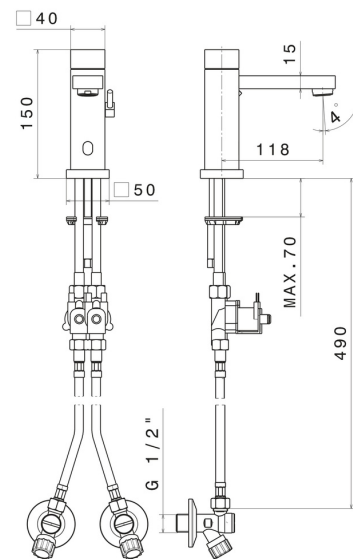

SENSITIVE

66711.59.067

Washbasin tap with manually-adjustable mixing device by stop valves included - finish PVD Brushed Copper Bronze

Infrared controller with manually 'ON-OFF' opening, with security stop at 30 seconds

FEATURES

Material	Brass
Technology	Save Water
Installation	Freestanding
Hole type	Single hole
Water mixing	Mechanical

TECHNICAL DRAWING

SENSITIVE

66711.59.067

Washbasin tap with manually-adjustable mixing device by stop valves included - finish PVD
Brushed Copper Bronze