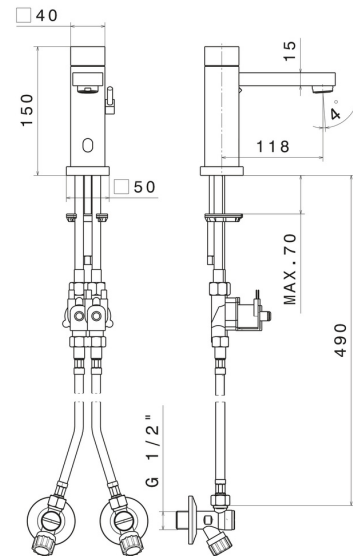

## 66711.59.097

Washbasin tap with manually-adjustable mixing device by stop valves included - finish PVD Brushed Gold

Infrared controller with manually 'ON-OFF' opening, with security stop at 30 seconds

### FEATURES

Material	<b>Brass</b>
Technology	<b>Save Water</b>
Installation	<b>Freestanding</b>
Hole type	<b>Single hole</b>
Water mixing	<b>Mechanical</b>

### TECHNICAL DRAWING

**SENSITIVE**

**66711.59.097**

Washbasin tap with manually-adjustable mixing device by stop valves included - finish PVD Brushed Gold

**AVAILABLE FINISHES**

---

**59.097**

PVD Brushed Gold