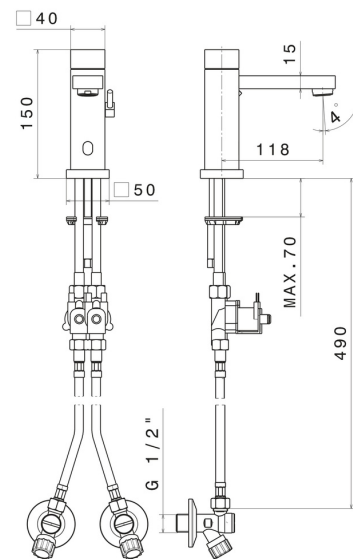

## 66711.59.098

Washbasin tap with manually-adjustable mixing device by stop valves included - finish PVD Brushed Pale Gold

Infrared controller with manually 'ON-OFF' opening, with security stop at 30 seconds

### FEATURES

Material	<b>Brass</b>
Technology	<b>Save Water</b>
Installation	<b>Freestanding</b>
Hole type	<b>Single hole</b>
Water mixing	<b>Mechanical</b>

### TECHNICAL DRAWING

**SENSITIVE**

**66711.59.098**

Washbasin tap with manually-adjustable mixing device by stop valves included - finish PVD Brushed Pale Gold

**AVAILABLE FINISHES**

---

**59.098**

PVD Brushed Pale Gold