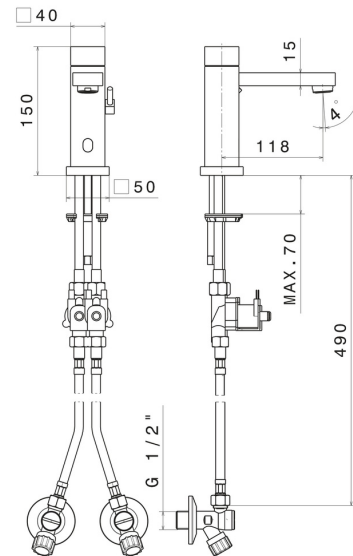

## 66711.61.020

Washbasin tap with manually-adjustable mixing device by stop valves included - finish PVD Glossy Gold

Infrared controller with manually 'ON-OFF' opening, with security stop at 30 seconds

### FEATURES

Material	<b>Brass</b>
Technology	<b>Save Water</b>
Installation	<b>Freestanding</b>
Hole type	<b>Single hole</b>
Water mixing	<b>Mechanical</b>

### TECHNICAL DRAWING

**SENSITIVE**

**66711.61.020**

Washbasin tap with manually-adjustable mixing device by stop valves included - finish PVD Glossy Gold

**AVAILABLE FINISHES**

---

**61.020**

PVD Glossy Gold