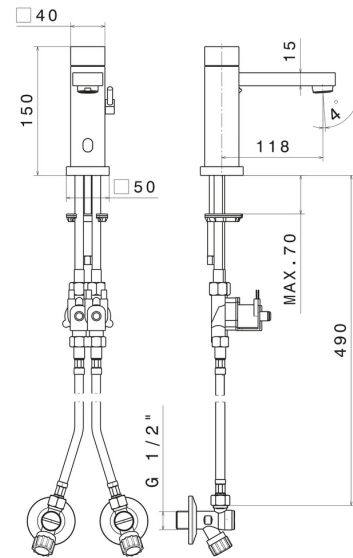

SENSITIVE

66711.M0.070

Washbasin tap with manually-adjustable mixing device by stop valves included - finish Titanium Satin

Infrared controller with manually 'ON-OFF' opening, with security stop at 30 seconds

FEATURES

- | | |
|--------------|---------------------|
| Material | Brass |
| Technology | Save Water |
| Installation | Freestanding |
| Hole type | Single hole |
| Water mixing | Mechanical |

TECHNICAL DRAWING